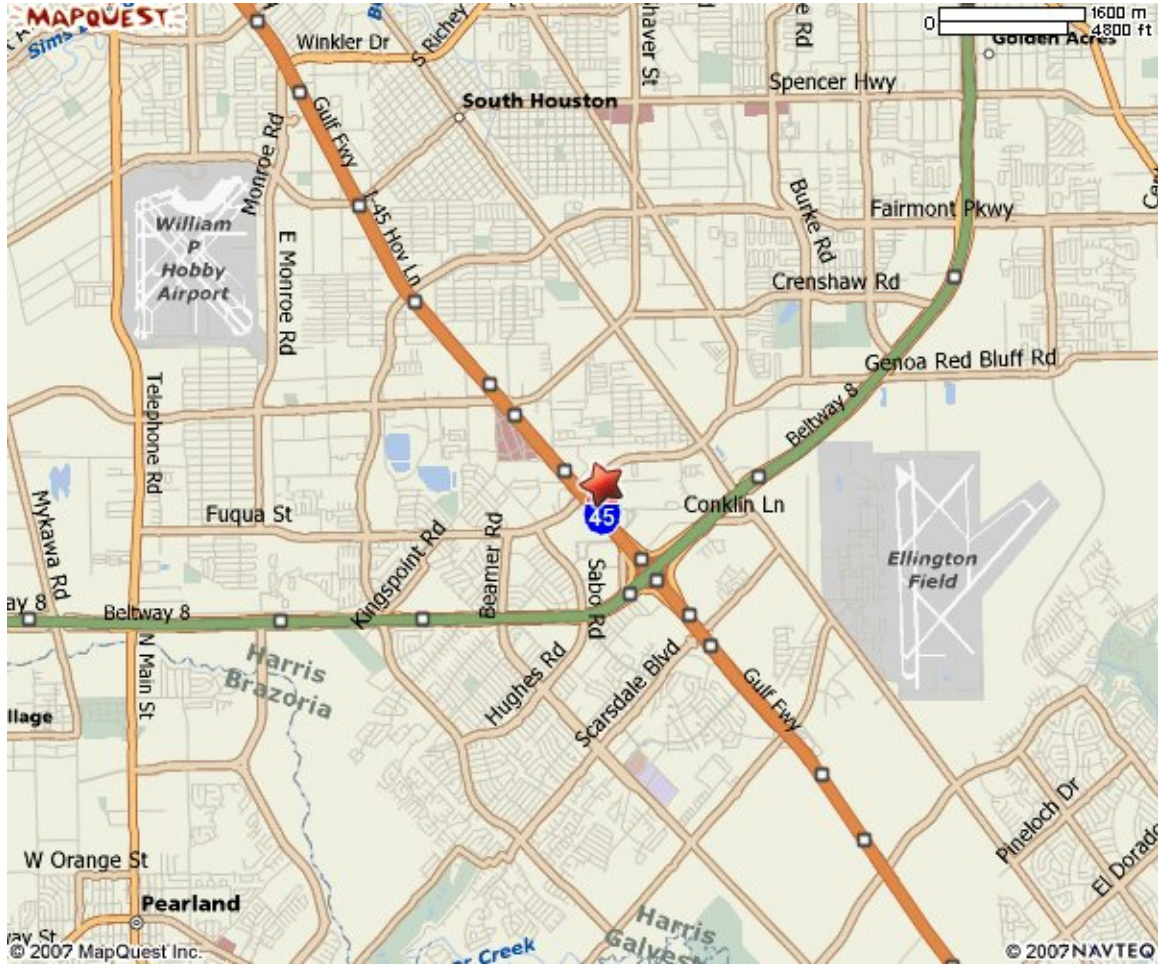

12621 Featherwood Drive • Suite 120 • Houston, Texas 77034
Tel: (281) 922-8324 • Fax: (281) 922-4362
www.SIS-Tech.com